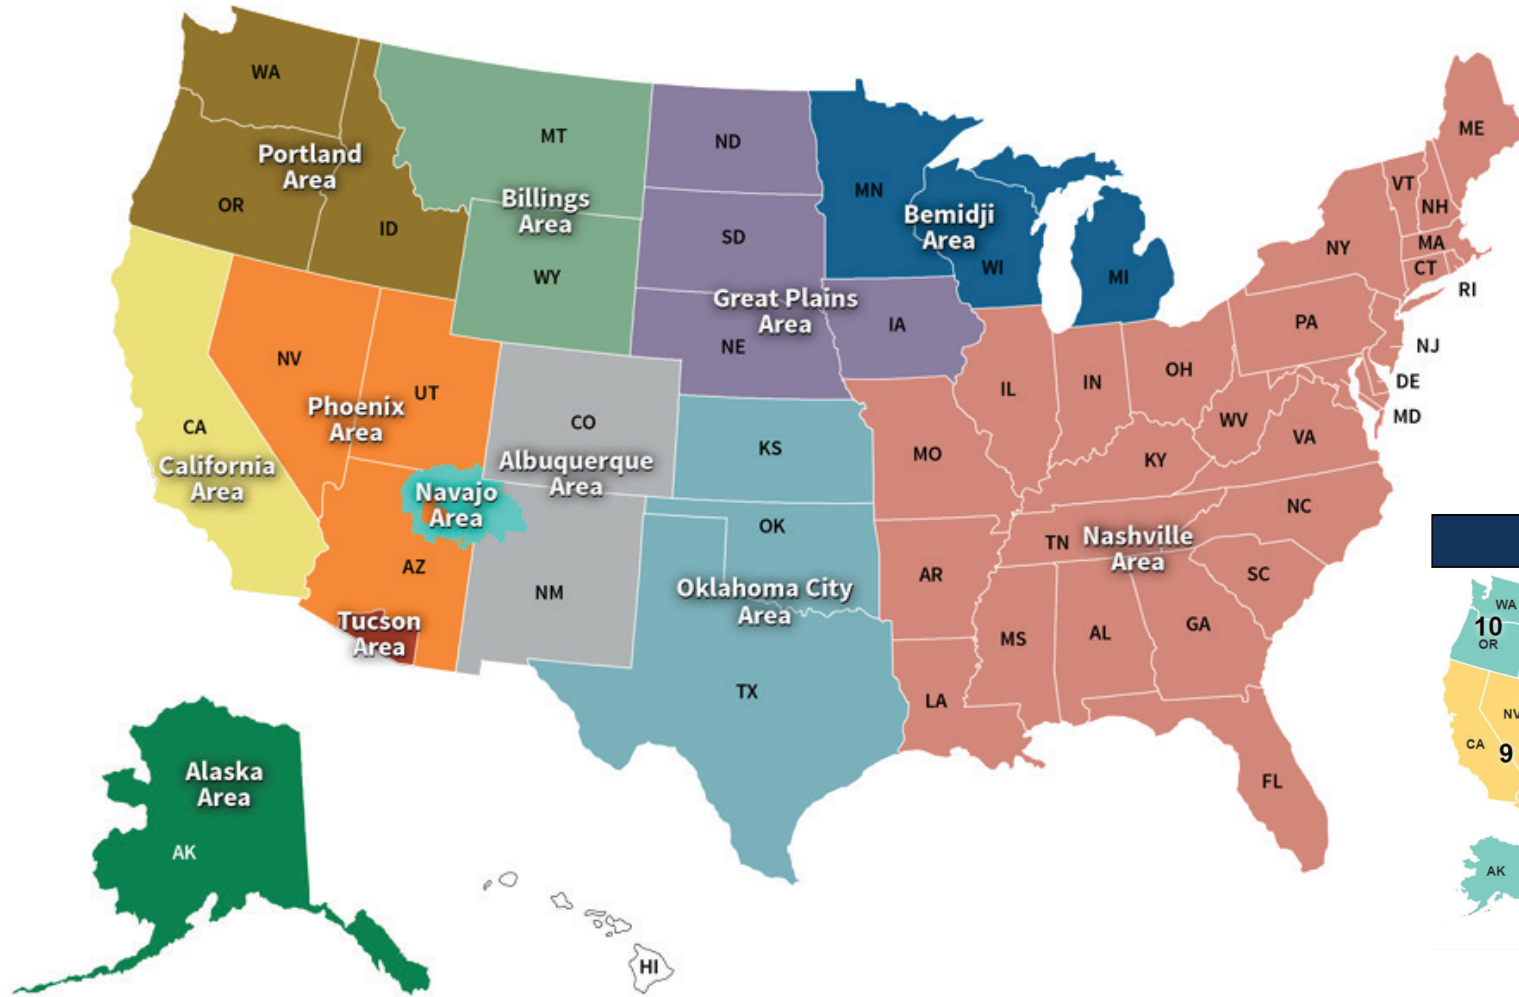

HRSA Tribal Advisory Council Delegate Regions

Alaska Area
 Jessica Mata Rukovichnikoff
 Aleut Community of
 St. Paul Island

Bemidji Area
 Jamie Stuck
 Nottawaseppi Huron
 Band of the Potawatomi

California Area
 Joseph Mirelez Torres
 Martinez Desert
 Cahuilla Indians

Nashville Area
 Cyrus Ben
 Mississippi Band
 of Choctaw Indians

Oklahoma City Area
 Chuck Hoskin Jr.
 Cherokee Nation

Portland Area
 Chris Waterhouse
 Shoshone-Bannock Tribes

Albuquerque Area
 Selwyn Whiteskunk
 Ute Mountain Ute Tribe

Billings Area
 Lee Spoonhunter
 Northern Arapaho Tribe

Great Plains Area
 VACANT

Navajo Area
 Dr. Buu Nygren
 Navajo Nation

Phoenix Area
 Steve Titla
 San Carlos Apache

Tucson Area
 Leander V. Mase
 Tohono O’odham Nation