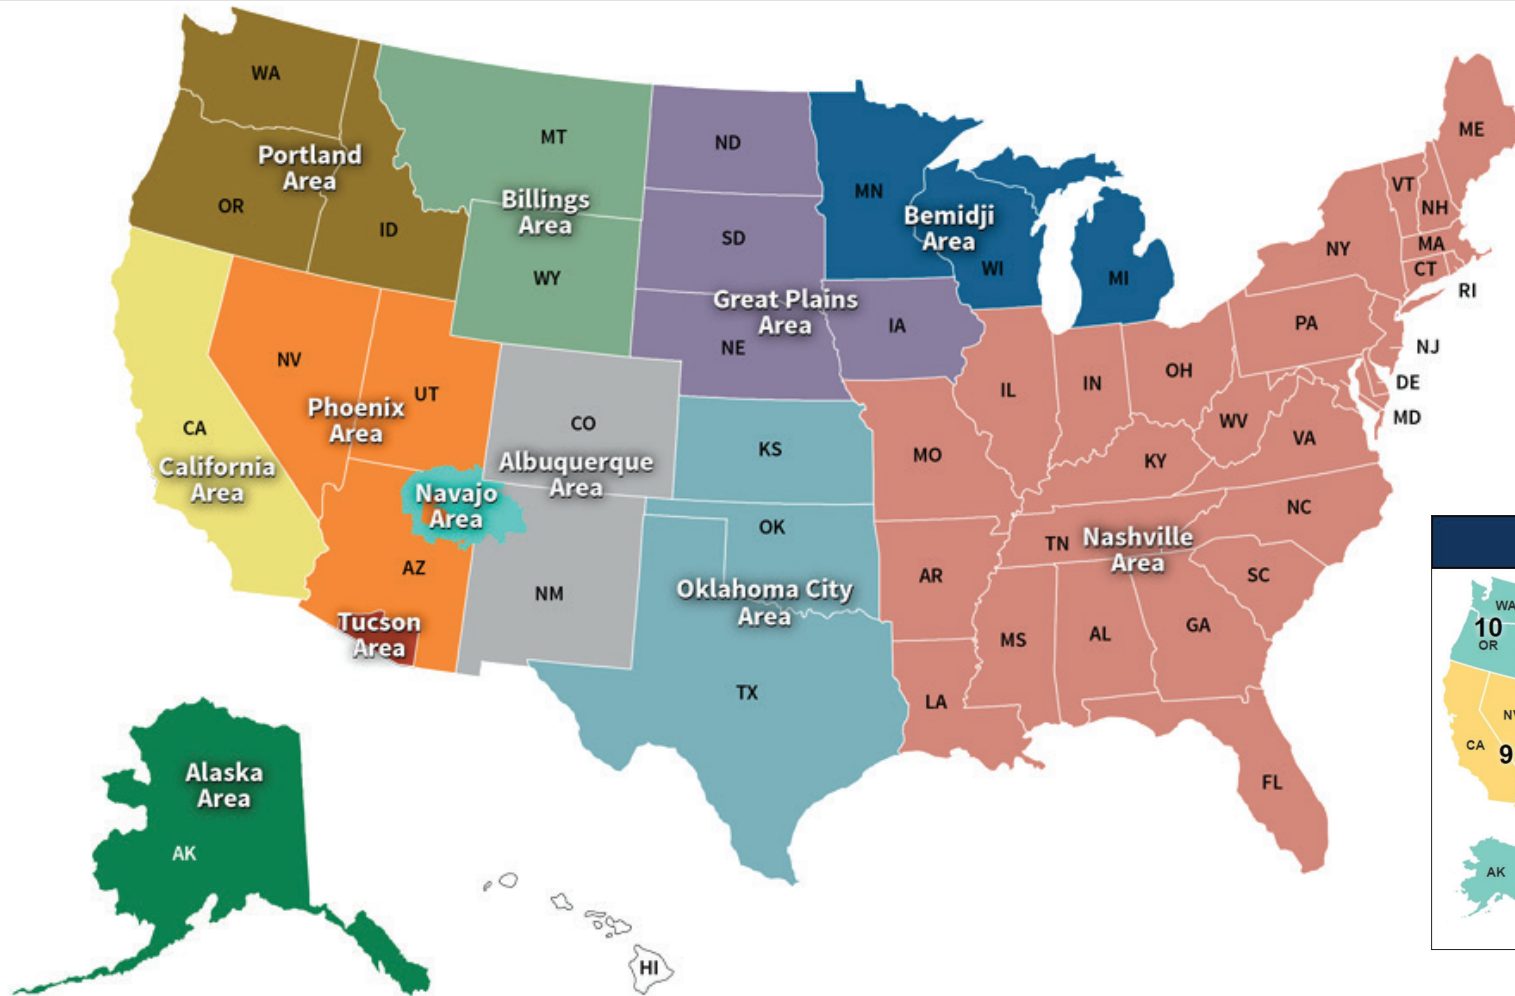

HRSA Tribal Advisory Council Delegate Regions

Alaska Area
 Jessica Mata Rukovichnikoff
 Aleut Community of
 St. Paul Island

Bemidji Area
 VACANT

California Area
 Joseph Mirelez Torres
 Martinez Desert
 Cahuilla Indians

Nashville Area
 Cyrus Ben
 Mississippi Band
 of Choctaw Indians

Oklahoma City Area
 Chuck Hoskin Jr.
 Cherokee Nation

Portland Area
 VACANT

Albuquerque Area
 Selwyn Whiteskunk
 Ute Mountain Ute Tribe

Billings Area
 VACANT

Great Plains Area
 Lonna J. Street
 Spirit Lake Nation

Navajo Area
 Dr. Buu Nygren
 Navajo Nation

Phoenix Area
 Steve Titla
 San Carlos Apache

Tucson Area
 Leander V. Mase
 Tohono O’odham Nation